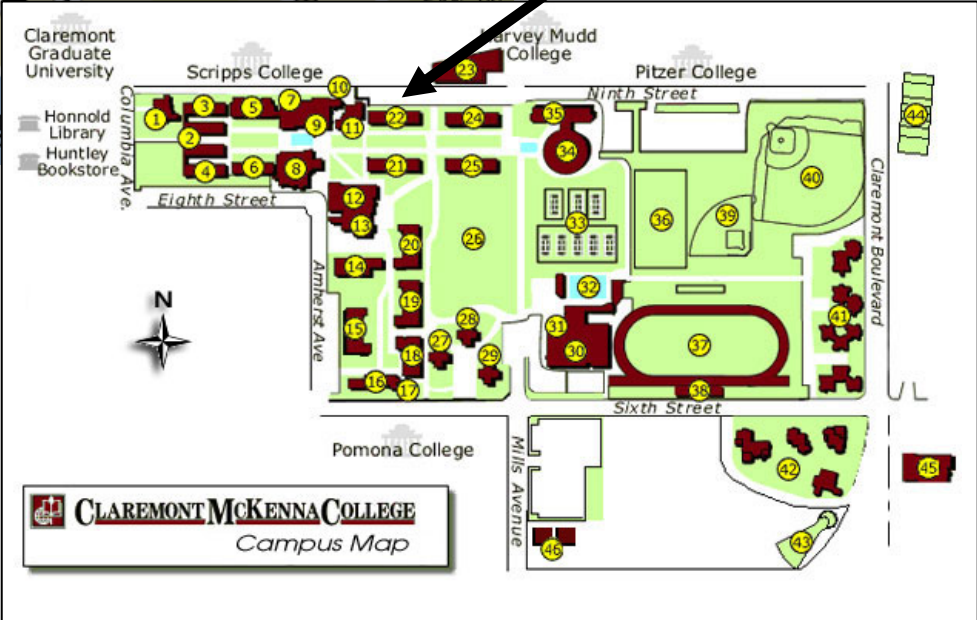

How to get to Step-Up to Leadership Camp:

We will be staying in Wohlford Hall on the Claremont McKenna College Campus.

Directions from the 10 freeway:

From the west take the Monte Vista Exit and turn left towards the mountains. From the east, take the Monte Vista exit and turn right towards the mountains. Turn left on Arrow highway. Turn right on Claremont Blvd. Turn left on Ninth Street. Continue past the stop sign and park in the lot.

Directions from the 210 freeway:

From the 210 freeway, exit at Towne Avenue and drive south for one mile. Turn left onto Foothill Boulevard and continue approximately two miles to Claremont Boulevard, which will be the third stoplight you encounter after passing Indian Hill Boulevard. Turn right on Claremont Blvd. Turn right on Ninth Street and continue past the stop sign. Park in the lot near the Step Up to Leadership welcome table.

22- Wohlford Hall

Around Campus:

- 9- McKenna Auditorium
- 12- Collins Dining Hall
- 22- Wohlford Hall
- 26- Parents Field
- 30- Ducey Gymnasium
- 35- Bauer North Hall
(CMC Admissions Office)